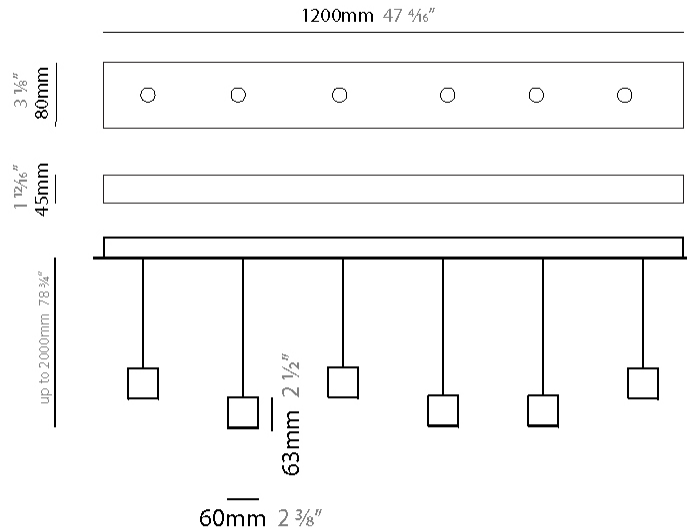

base number _____
Finish Options _____

1. To build a product code in our configurator select the specify button on the base model # product page
2. To build a manual product code on this datasheet choose from the options listed below in blue font and add the suffix to the base model #

GENERAL

Series: Match
Subseries: Match 6 Light
Brand: Quasar
Division: Design
Mounting Type: Suspension
Mounting Location: Ceiling
Subcategory: Pendant

PHYSICAL

Shape: Rectangle
Length (mm): 1200
Length (in): 47 1/4
Width (mm): 80
Width (in): 3 1/8
Height (mm): 63
Height (in): 2 1/2
Max. Overall Height (mm): 2063
Max. Overall Height (in): 81 1/4
Light Distribution: Downlight
Weight (kg): 4
Weight (lbs): 8.82
Diffuser: Acrylic - See Finish Options
Fixture Finish: RED / ORG / YEL / GRN / LBL / TRA
Fixture Material: Aluminum
Cable Details: 2000mm Cable

ELECTRICAL

Lamp Type: LED
Input Wattage (W): 24
Total Output Wattage (W): 18.6
Dimming: Phase Dimming (120Vac Only)
Driver Included: Yes
Driver Location: Integrated
Driver Type: Constant Current - Universal
Driver Class: Class 2
Input Voltage (V): 120 - 277
Constant Current (MA): 350
Upon Request: (Not included - see components) Integral: Phase dimming @120Vac only

LED

Number of LEDs: 6
Color Temperature (°K): 2700
Max. Delivered Lumen (lm): 1650
CRI: >90 CRI
Lamp Life (hrs): 50000

OPTICAL

RATINGS AND CERTIFICATIONS

Certified By: Certified for North American Standards
IP rating: IP20