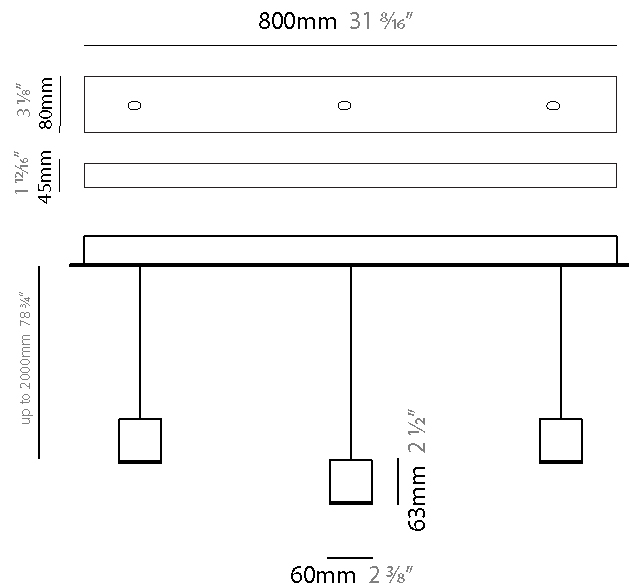

base number _____
Finish Options _____

1. To build a product code in our configurator select the specify button on the base model # product page
2. To build a manual product code on this datasheet choose from the options listed below in blue font and add the suffix to the base model #

GENERAL

Series: Match
Subseries: Match 3 Light
Partner: Quasar
Division: Design
Installation: Suspension
Product Type: Pendant
Mounting Location: Ceiling
Light Distribution: Downlight

PHYSICAL

Shape: Rectangle
Length (mm): 800
Length (in): 31 1/2
Width (mm): 80
Width (in): 3 1/8
Height (mm): 63
Height (in): 2 1/2
Max. Overall Height (mm): 2063
Max. Overall Height (in): 81 1/4
Weight (kg): 3
Weight (lbs): 6.61
Diffuser: Acrylic - See Finish Options
Fixture Finish: RED / ORG / YEL / GRN / LBL / TRA
Fixture Material: Aluminum
Cable Details: 2000mm Cable

ELECTRICAL

Lamp Type: LED
Input Wattage (W): 12
Total Output Wattage (W): 9.3
Dimming: Phase Dimming (120Vac Only)
Driver Included: Yes
Driver Location: Integrated
Driver Type: Constant Current - Universal
Driver Class: Class 2
Input Voltage (V): 120 - 277
Constant Current (MA): 350
Upon Request: (Not included - see components) Integral: Phase dimming @120Vac only

LED

Number of LEDs: 3
Color Temperature (°K): 2700
Max. Delivered Lumen (lm): 825
CRI: >90 CRI
Lamp Life (hrs): 50000

OPTICAL

RATINGS AND CERTIFICATIONS

Certified By: Certified for North American Standards
IP rating: IP20