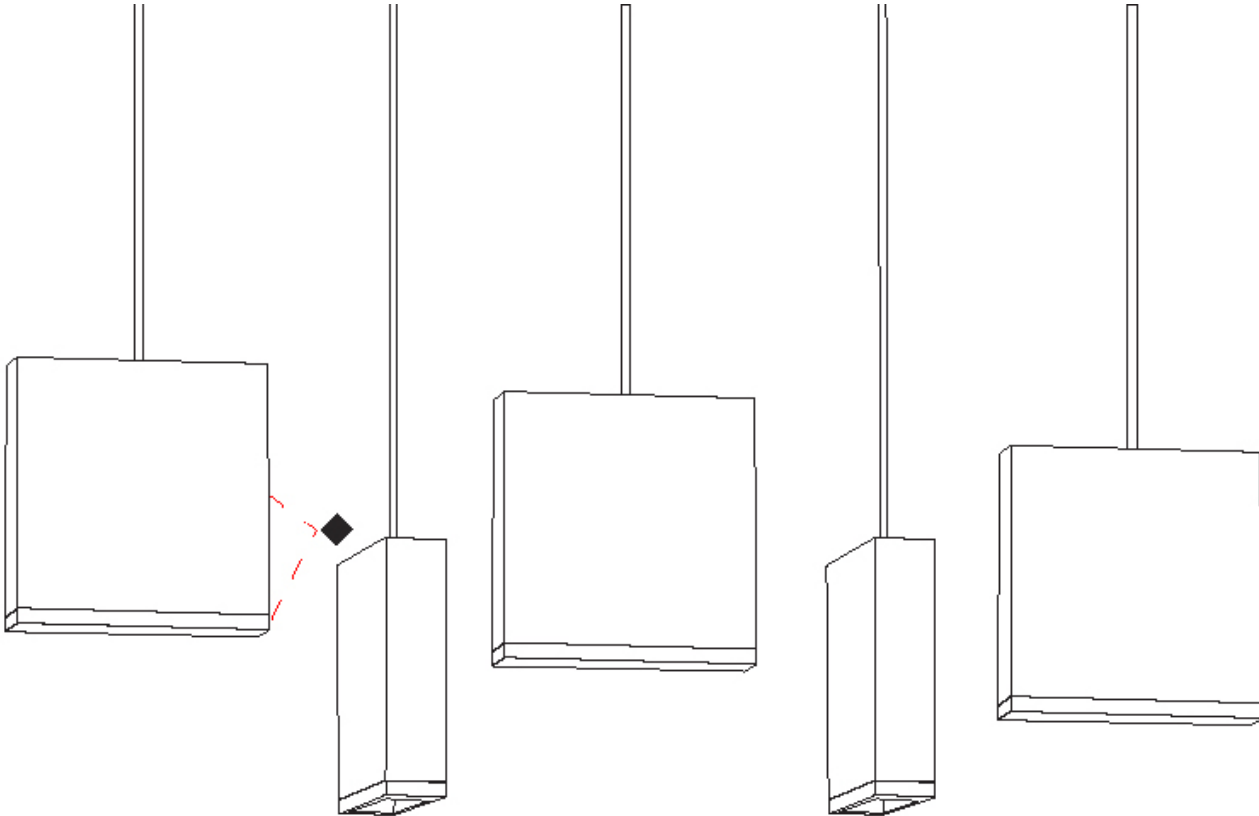

MATCH 5 LIGHT SUSPENSION

D101471-

PROJECT
TYPE
SPECIFIER
QUANTITY
DATE