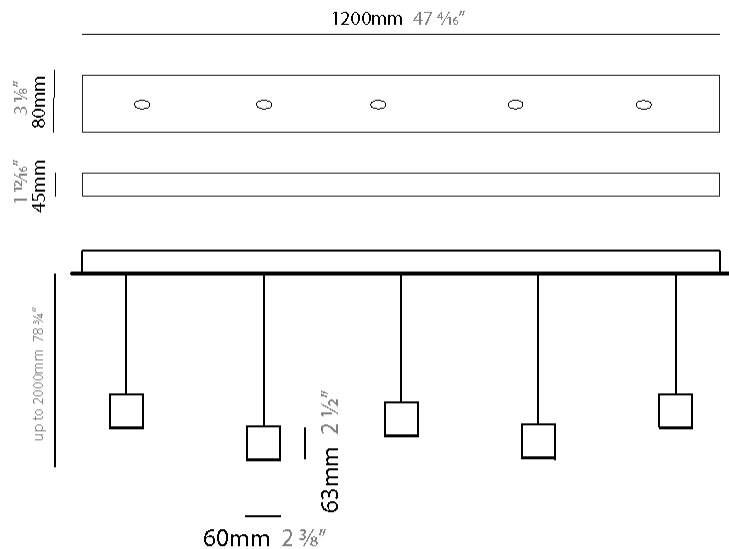

D101471-

base number _____
Finish Options _____

1. To build a product code in our configurator select the specify button on the base model # product page
2. To build a manual product code on this datasheet choose from the options listed below in blue font and add the suffix to the base model #

GENERAL

Series: Match
Subseries: Match 5 Light
Partner: Quasar
Division: Design
Installation: Suspension
Product Type: Pendant
Mounting Location: Ceiling
Light Distribution: Downlight

PHYSICAL

Shape: Rectangle
Length (mm): 1200
Length (in): 47 ¼
Width (mm): 80
Width (in): 3 ⅛
Height (mm): 63
Height (in): 2 ½
Max. Overall Height (mm): 2063
Max. Overall Height (in): 81 ¼
Weight (kg): 4
Weight (lbs): 8.82
Diffuser: Acrylic – See Finish Options
Fixture Finish: RED / ORG / YEL / GRN / LBL / TRA
Fixture Material: Aluminum
Cable Details: 2000mm Cable

ELECTRICAL

Lamp Type: LED
Input Wattage (W): 20
Total Output Wattage (W): 15.5
Dimming: Phase Dimming (120Vac Only)
Driver Included: Yes
Driver Location: Integrated
Driver Type: Constant Current - Universal
Driver Class: Class 2
Input Voltage (V): 120 - 277
Constant Current (MA): 350
Upon Request: (Not included - see components) Integral: Phase dimming @120Vac only

LED

Number of LEDs: 5
Color Temperature (°K): 2700
Max. Delivered Lumen (lm): 1375
CRI: >90 CRI
Lamp Life (hrs): 50000

OPTICAL

RATINGS AND CERTIFICATIONS

Certified By: Certified for North American Standards
IP rating: IP20